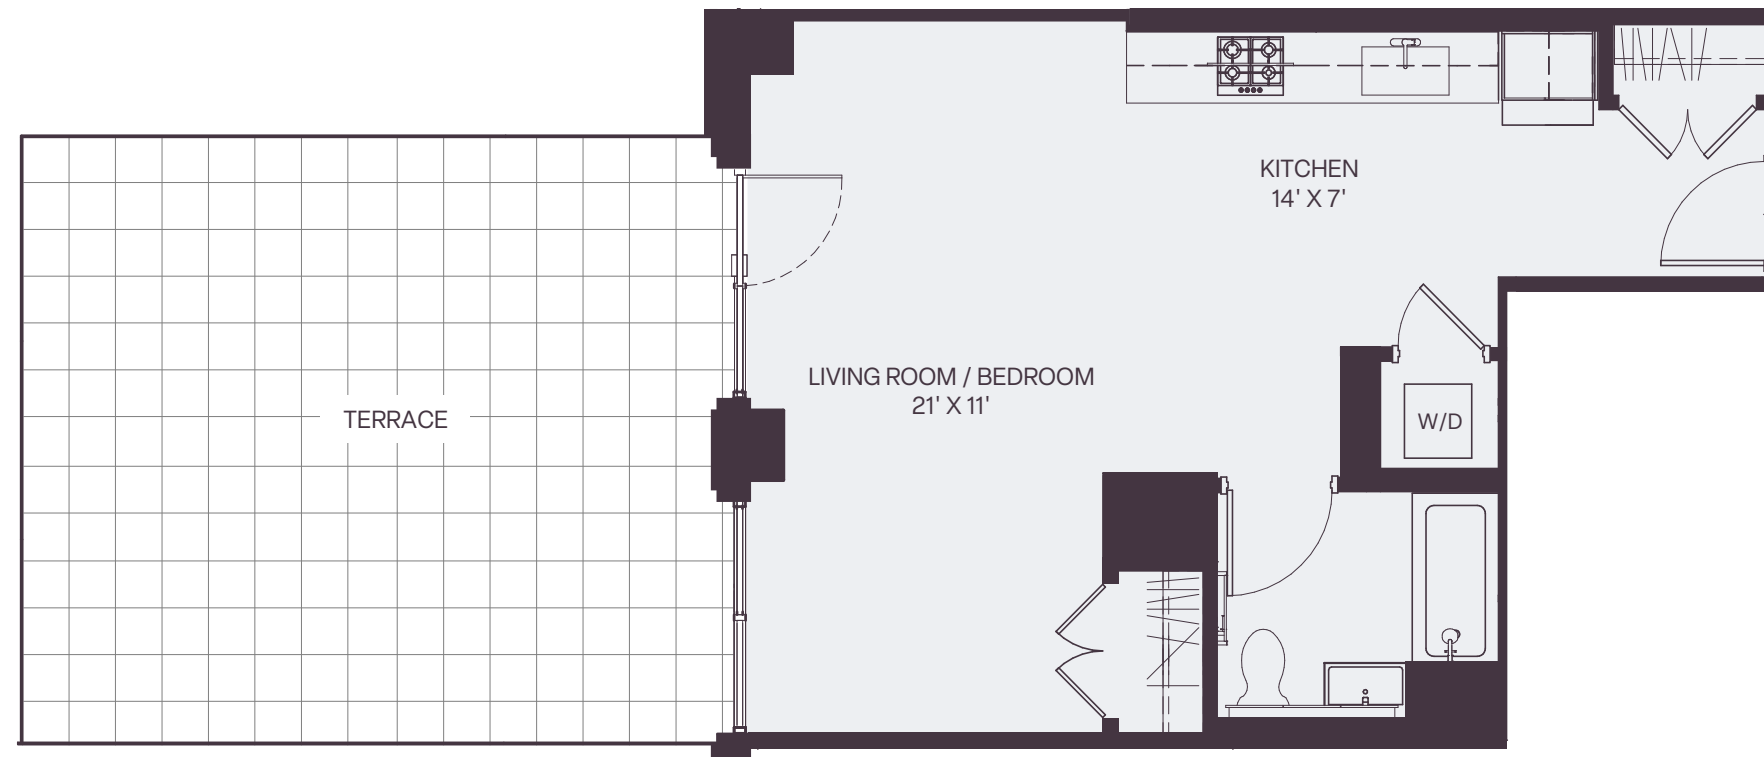

Studio | 1 Bath | Terrace

538 SF

Notes

ALL DIMENSIONS ARE APPROXIMATE AND SUBJECT TO CONSTRUCTION VARIANCES.
PLANS MAY CONTAIN MINOR VARIATIONS FROM FLOOR TO FLOOR.

STAMFORD, CT • 18DOCK.COM