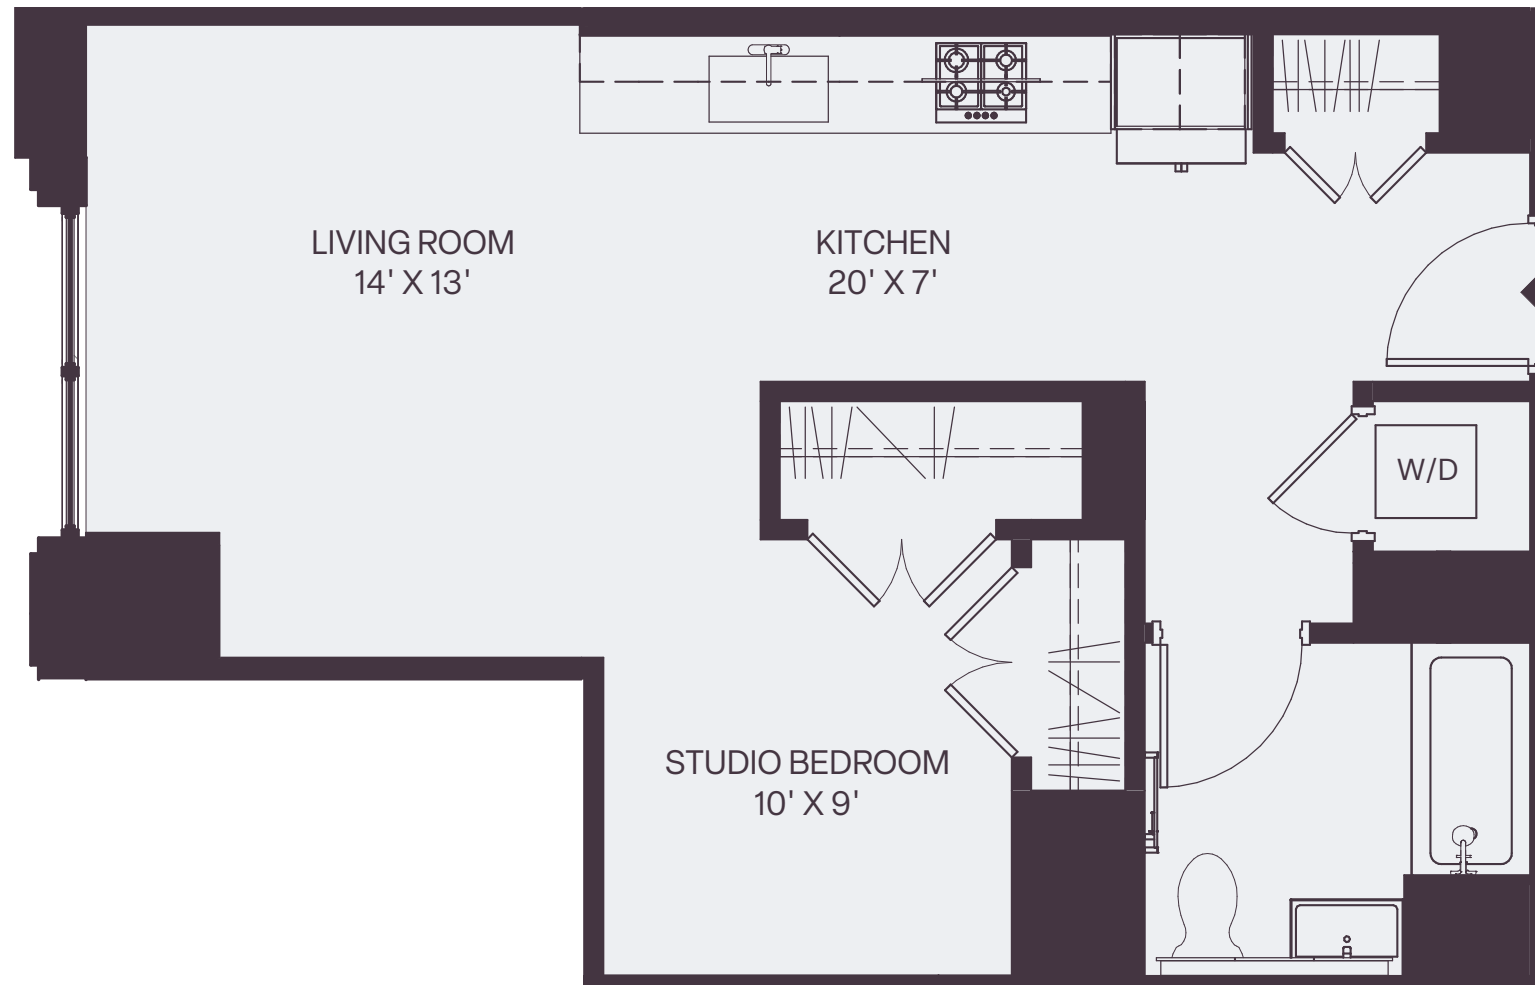

# Studio | Alcove | 1 Bath

534 SF

Notes

---

---

---

---

---

---

---

ALL DIMENSIONS ARE APPROXIMATE AND SUBJECT TO CONSTRUCTION VARIANCES.  
PLANS MAY CONTAIN MINOR VARIATIONS FROM FLOOR TO FLOOR.

STAMFORD, CT • 18DOCK.COM