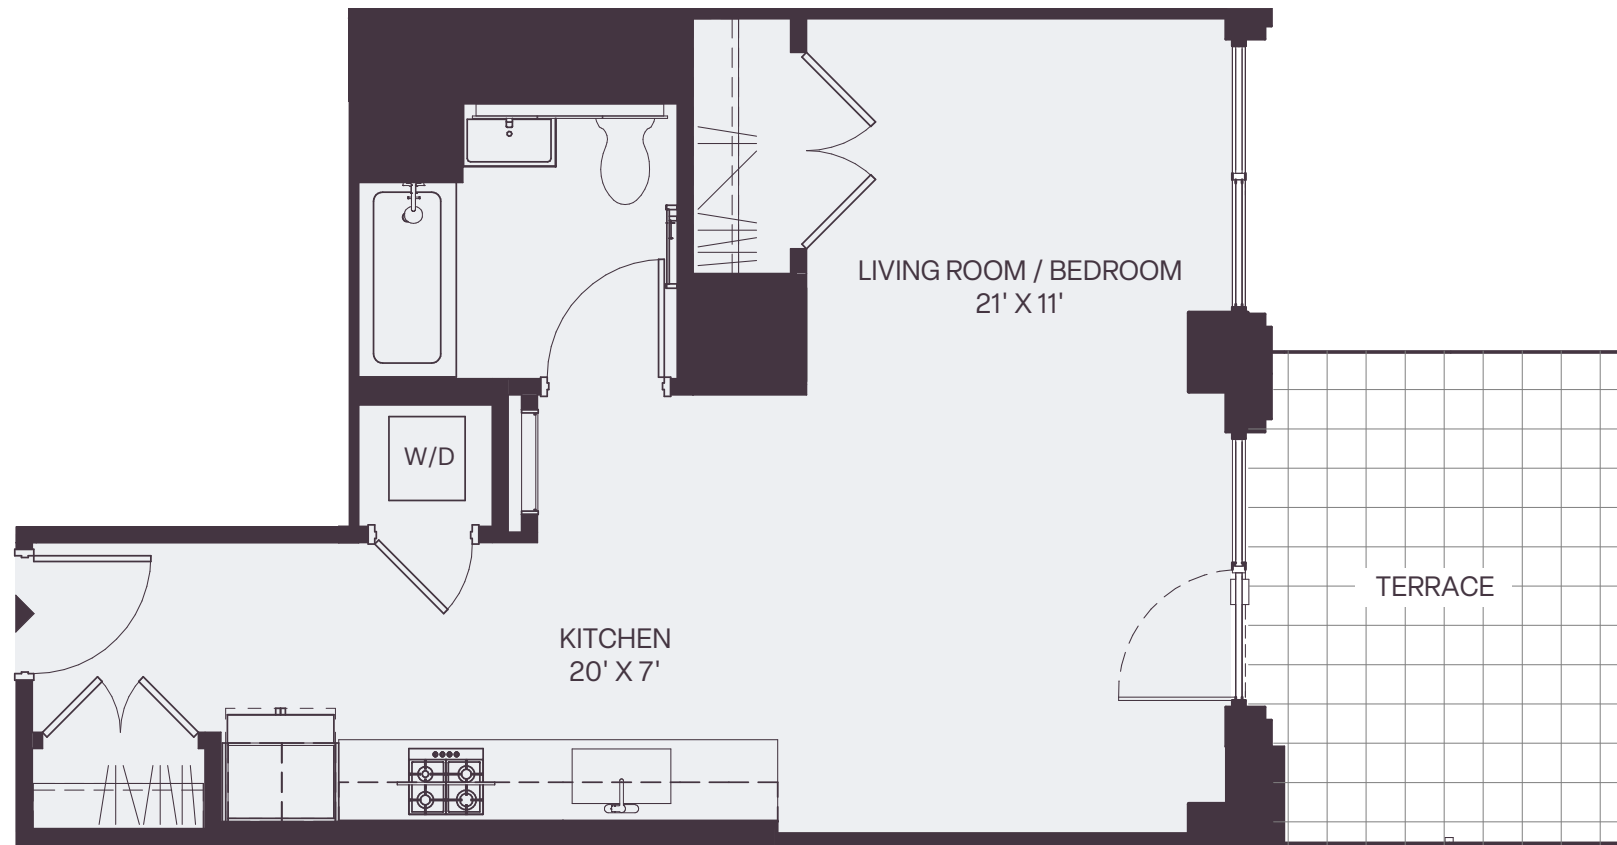

# Studio | 1 Bath | Terrace

509 SF

Notes

---

---

---

---

---

---

---

ALL DIMENSIONS ARE APPROXIMATE AND SUBJECT TO CONSTRUCTION VARIANCES.  
PLANS MAY CONTAIN MINOR VARIATIONS FROM FLOOR TO FLOOR.

STAMFORD, CT • 18DOCK.COM