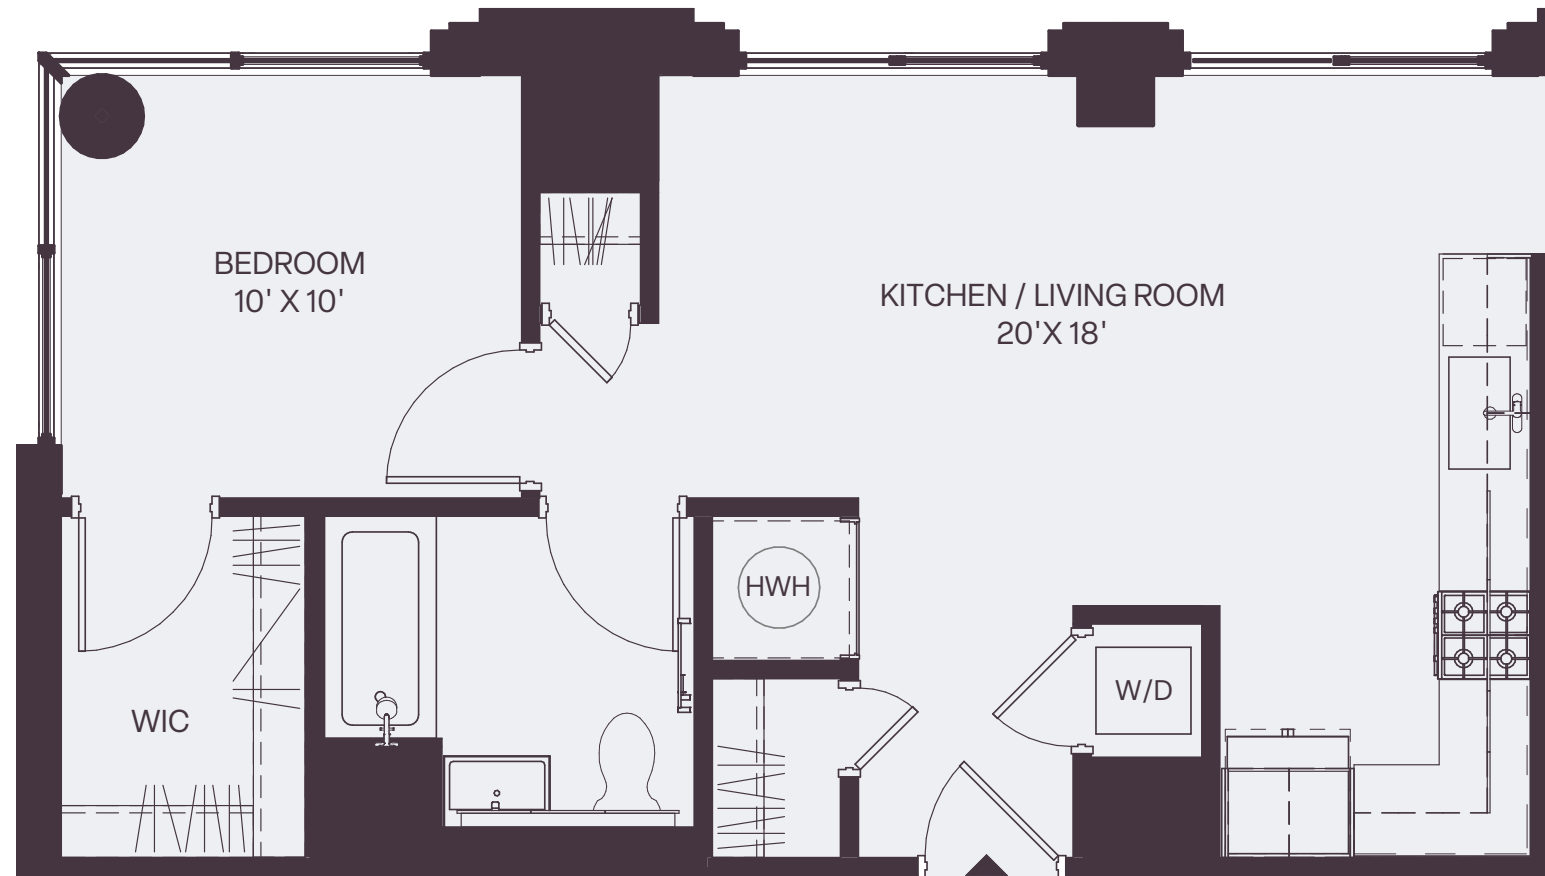

1 Bed | 1 Bath

584 SF

Notes

ALL DIMENSIONS ARE APPROXIMATE AND SUBJECT TO CONSTRUCTION VARIANCES.
PLANS MAY CONTAIN MINOR VARIATIONS FROM FLOOR TO FLOOR.

STAMFORD, CT • 18DOCK.COM