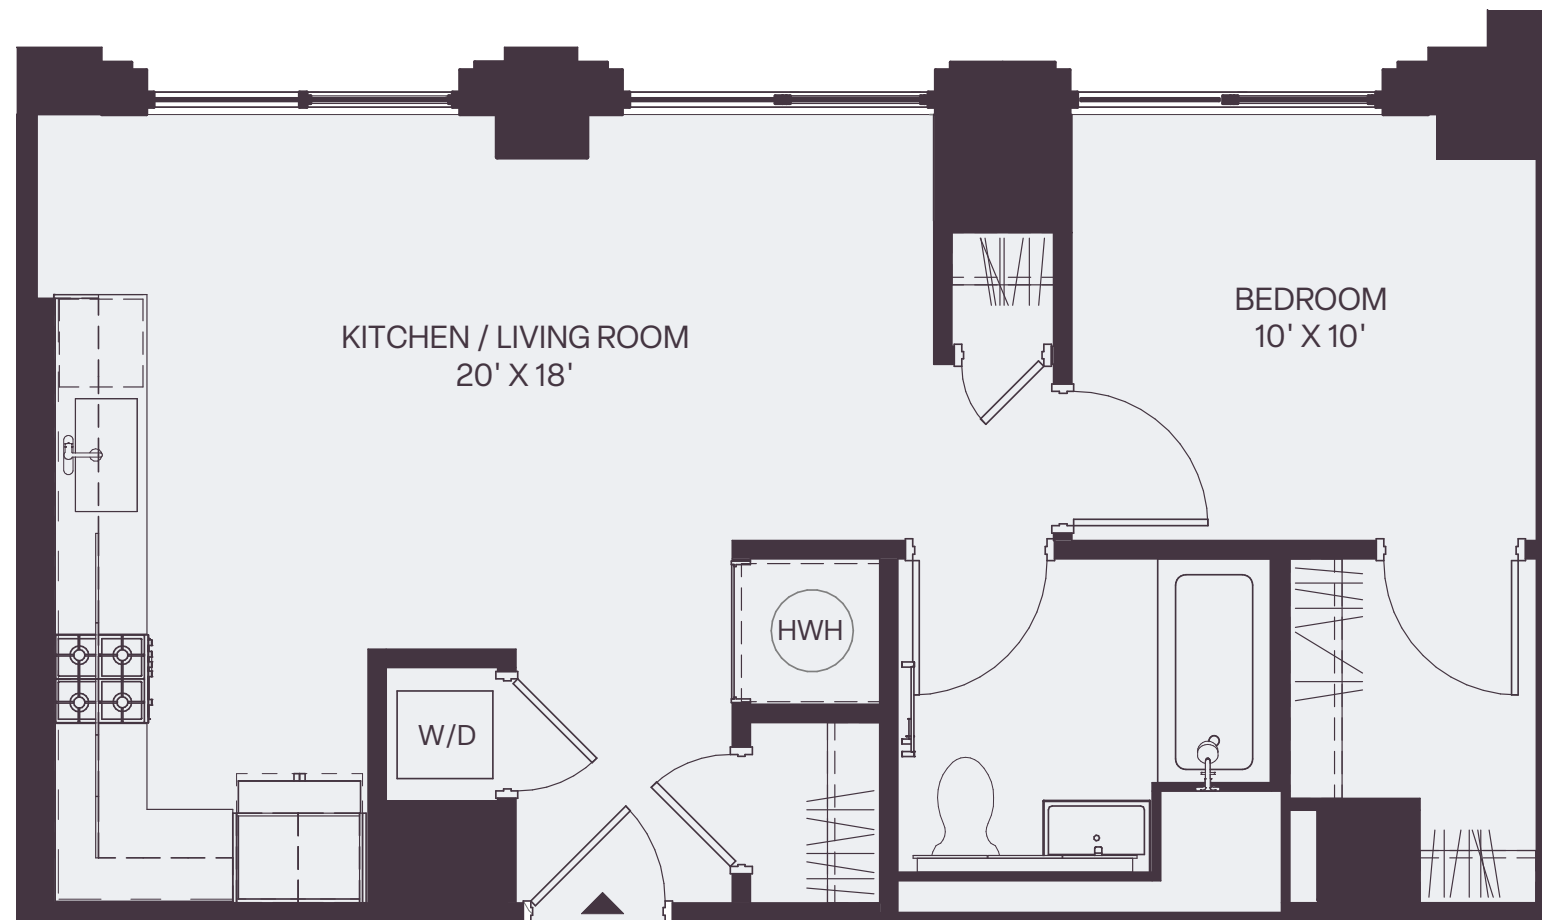

1 Bed | 1 Bath

581 SF

Notes

ALL DIMENSIONS ARE APPROXIMATE AND SUBJECT TO CONSTRUCTION VARIANCES.
PLANS MAY CONTAIN MINOR VARIATIONS FROM FLOOR TO FLOOR.

STAMFORD, CT • 18DOCK.COM